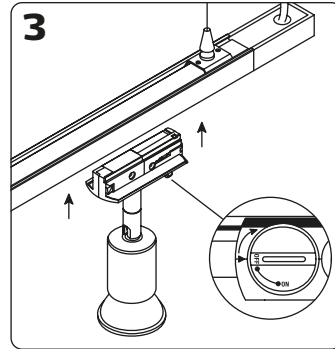

Track light GU10 ECO excl. light source

- 1-P
- 220-240 VAC
- Max. 7.5W LED
- GU10
- IP20
-
-
- 50
- 1750
- CE
-