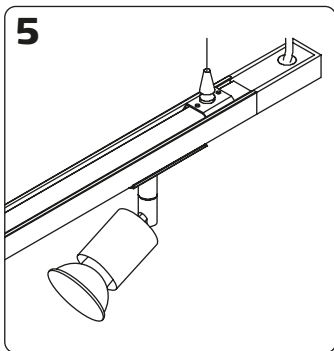

Track light GU10 ECO excl. light source

- 1-P
- 220-240 VAC
- Max. 7.5W LED
- GU10
- IP20
-
-
- 50
- 1750
- CE
-