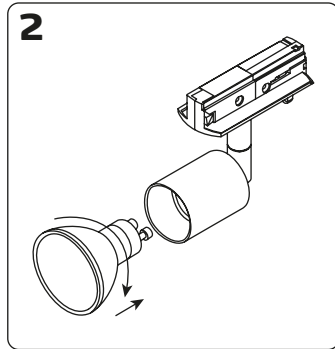

Track light GU10 ECO excl. light source

- 1-P
- 220-240 VAC
- Max. 7.5W LED
- GU10
- IP20
-
-
- 50
- 1750
- CE
-