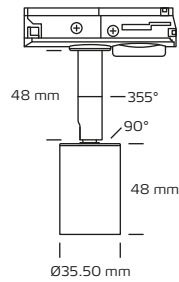

Track light GU10 ECO excl. light source

- 1-P
- 220-240 VAC
- Max. 7.5W LED
- GU10
- IP20
-
-
- 50
- 1750
- CE
-