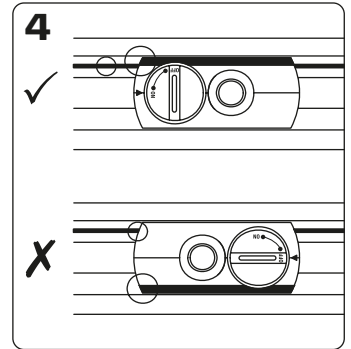

Track light GU10 ECO excl. light source

- 1-P
- 220-240 VAC
- Max. 7.5W LED
- GU10
- IP20
-
-
- 50
- 1750
- CE
-