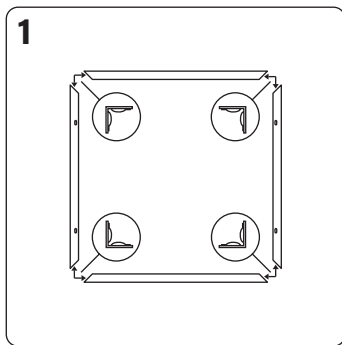

ECOtech Panel 60 x 60 mounting frame

Find the updated manual on our website – nordtronic.com
With reservation for typing errors

Nordtronic A/S | Flade Engvej 4 | DK-9900 Frederikshavn | Denmark | CVR: 29808708
Tel: +45 7020 9531 | nordtronic.com