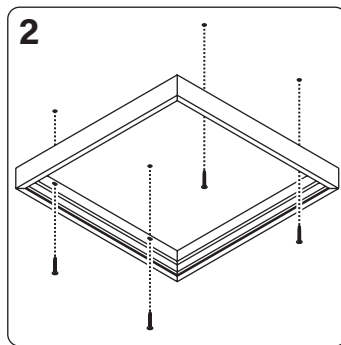

ECOtech Panel 60 x 60 mounting frame

Find the updated manual on our website – nordtronic.com
With reservation for typing errors

Nordtronic A/S | Flade Engvej 4 | DK-9900 Frederikshavn | Denmark | CVR: 29808708
Tel: +45 7020 9531 | nordtronic.com