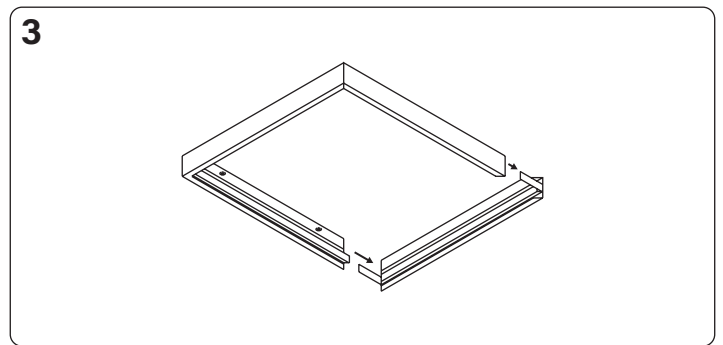

ECOtech Panel 60 x 60 mounting frame

Find the updated manual on our website – nordtronic.com
With reservation for typing errors

Nordtronic A/S | Flade Engvej 4 | DK-9900 Frederikshavn | Denmark | CVR: 29808708
Tel: +45 7020 9531 | nordtronic.com