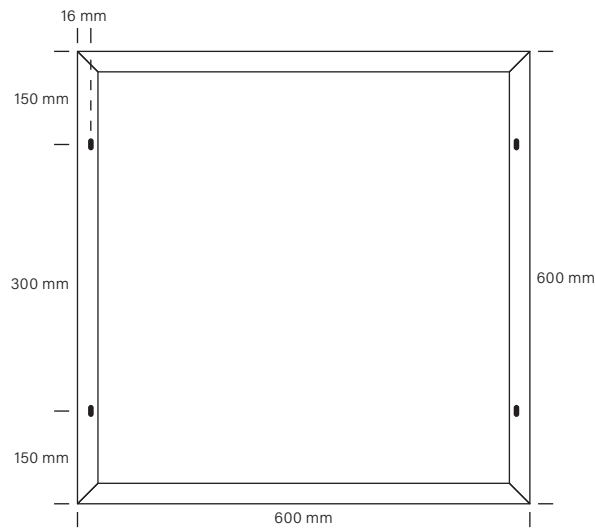

ECOtech Panel 60 x 60 mounting frame

Find the updated manual on our website – nordtronic.com
With reservation for typing errors

Nordtronic A/S | Flade Engvej 4 | DK-9900 Frederikshavn | Denmark | CVR: 29808708
Tel: +45 7020 9531 | nordtronic.com