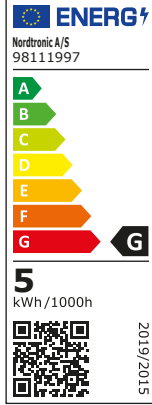

Light source GU10 Long life 5W, Dim to Warm

Technical data

Voltage	220-240 VAC 50 Hz
System effect	5W
Light source	COB LED
Colour temperature	1800-3000 Kelvin
Light intensity	350 Lumen
Colour rendering	CRI>90
Expected lifespan	40,000 hours
Dimmable	Yes, trailing edge
Flicker free	Yes, according to the new Ecodesign / ErP directive
SVM <0.4	Yes
PstLM <1	Yes
SDCM	≤5
Beam angle	38°
Height	56 mm
Exterior dimensions	Ø50 mm
IP-class front / back	IP44 / IP20
Material	Plastic, metal
Environment	Indoors and outdoors
Warranty	5 years
Approvals	CE

*The drawing is not drawn to scale

220-240 VAC	5W	GU10	1800-3000 Kelvin	350 Lumen	CRI>90	40000	Dim to Warm (DtW)	Eye Protection
Beam angle 38°	Height 56 mm	IP20 / IP44	Indoor/Outdoor	Beam spread	100	4500		
CE	RoHS	WEEE						