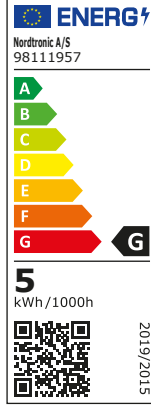

Light source GU10 Long life 5W, Dim to Warm

Technical data

Voltage	220-240 VAC 50 Hz
System effect	5W
Light source	COB LED
Colour temperature	1800-3000 Kelvin
Light intensity	350 Lumen
Colour rendering	CRI>90
Expected lifespan	40,000 hours
Dimmable	Yes, trailing edge
Flicker free	Yes, according to the new Ecodesign / ErP directive
SVM <0.4	Yes
PstLM <1	Yes
SDCM	≤5
Beam angle	38°
Height	56 mm
Exterior dimensions	Ø50 mm
IP-class front / back	IP44 / IP20
Material	Plastic, metal
Environment	Indoors and outdoors
Warranty	5 years
Approvals	CE

*The drawing is not drawn to scale

220-240 VAC	5W	GU10	1800-3000 Kelvin	350 Lumen	CRI>90	40000	Dim to Warm (DtW)	Eye Protection
Beam angle 38°	Height 56 mm	IP20 / IP44	Indoor/Outdoor	Beam spread	100	4500		
CE	RoHS	WEEE						