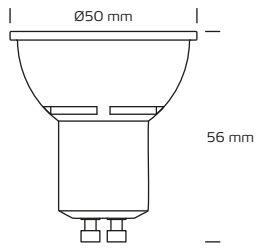

Light source GU10 Long life 5W, Dim to Warm

Technical data

Voltage	220-240 VAC 50 Hz
System effect	5W
Light source	COB LED
Colour temperature	1800-3000 Kelvin
Light intensity	350 Lumen
Colour rendering	CRI>90
Expected lifespan	40,000 hours
Dimmable	Yes, trailing edge
Flicker free	Yes, according to the new Ecodesign / ErP directive
SVM <0.4	Yes
PstLM <1	Yes
SDCM	≤5
Beam angle	38°
Height	56 mm
Exterior dimensions	Ø50 mm
IP-class front / back	IP44 / IP20
Material	Plastic, metal
Environment	Indoors and outdoors
Warranty	5 years
Approvals	CE

*The drawing is not drawn to scale

220-240 VAC	5W	GU10	1800-3000 Kelvin	350 Lumen	CRI>90	40000	Dim to Warm (DtW)	Eye Protection
Beam angle 38°	Height 56 mm	IP20 / IP44	Indoor/Outdoor	Beam spread	100	4500		
CE	RoHS	WEEE						