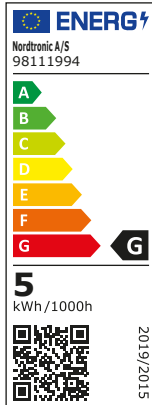

**Light source GU10 Long life 5W, 4000K**

**Technical data**

Voltage	220-240 VAC 50 Hz
System effect	5W
Light source	LED
Colour temperature	4000 Kelvin
Light intensity	370 Lumen
Colour rendering	CRI>90
Expected lifespan	40,000 hours
Dimmable	Yes, trailing edge
Flicker free	Yes, according to the new Ecodesign / ErP directive
SVM <0.4	Yes
PstLM <1	Yes
SDCM	≤5
Beam angle	38°
Height	56 mm
Exterior dimensions	Ø50 mm
IP-class front / back	IP44 / IP20
Material	Plastic, metal
Environment	Indoors and outdoors
Warranty	5 years
Approvals	CE

\*The drawing is not drawn to scale

220-240 VAC | 5W | GU10 | 4000 Kelvin | 370 Lumen | CRI>90 | 40000 | 38° | 56 mm | IP20 / IP44 | 100 | 4500 | CE | RoHS

**Product information**

- Flicker free according to the new Ecodesign / ErP directive
- High colour rendering index (CRI)
- High lumen output
- The lowest setting on dimming range\*  
 \*The lowest setting is tested down to <1% on Nordtronic's Box Dimmer Dali item no. 98415031, Box Dimmer Zigbee item no. 98425031 and Box Dimmer Triac item no. 98445031