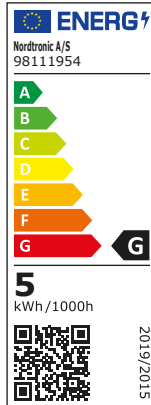

**Light source GU10 Long life 5W, 4000K**

**Technical data**

Voltage	220-240 VAC 50 Hz
System effect	5W
Light source	LED
Colour temperature	4000 Kelvin
Light intensity	370 Lumen
Colour rendering	CRI>90
Expected lifespan	40,000 hours
Dimmable	Yes, trailing edge
Flicker free	Yes, according to the new Ecodesign / ErP directive
SVM <0.4	Yes
PstLM <1	Yes
SDCM	≤5
Beam angle	38°
Height	56 mm
Exterior dimensions	Ø50 mm
IP-class front / back	IP44 / IP20
Material	Plastic, metal
Environment	Indoors and outdoors
Warranty	5 years
Approvals	CE

\*The drawing is not drawn to scale

220-240 VAC | 5W | GU10 | 4000 Kelvin | 370 Lumen | CRI>90 | 40000 | 38° | 56 mm | IP20 / IP44 | 100 | 4500 | CE | RoHS

**Product information**

- Flicker free according to the new Ecodesign / ErP directive
- High colour rendering index (CRI)
- High lumen output
- The lowest setting on dimming range\*  
 \*The lowest setting is tested down to <1% on Nordtronic's Box Dimmer Dali item no. 98415031, Box Dimmer Zigbee item no. 98425031 and Box Dimmer Triac item no. 98445031