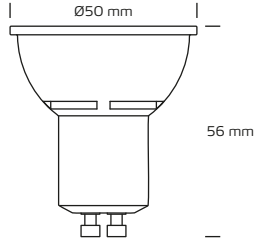

**Light source GU10 Long life 5W, 4000K**

**Technical data**

Voltage	220-240 VAC 50 Hz
System effect	5W
Light source	LED
Colour temperature	4000 Kelvin
Light intensity	370 Lumen
Colour rendering	CRI>90
Expected lifespan	40,000 hours
Dimmable	Yes, trailing edge
Flicker free	Yes, according to the new Ecodesign / ErP directive
SVM <0.4	Yes
PstLM <1	Yes
SDCM	≤5
Beam angle	38°
Height	56 mm
Exterior dimensions	Ø50 mm
IP-class front / back	IP44 / IP20
Material	Plastic, metal
Environment	Indoors and outdoors
Warranty	5 years
Approvals	CE

\*The drawing is not drawn to scale

220-240 VAC | 5W | GU10 | 4000 Kelvin | 370 Lumen | CRI>90 | 40000 | 38° | 56 mm | IP20 / IP44 | 100 | 4500 | CE | RoHS

**Product information**

- Flicker free according to the new Ecodesign / ErP directive
- High colour rendering index (CRI)
- High lumen output
- The lowest setting on dimming range\*  
 \*The lowest setting is tested down to <1% on Nordtronic's Box Dimmer Dali item no. 98415031, Box Dimmer Zigbee item no. 98425031 and Box Dimmer Triac item no. 98445031