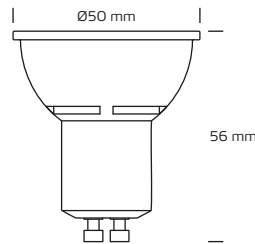

Light source GU10 Long life 5W, 3000K

Technical data

Voltage	220-240 VAC 50 Hz
System effect	5W
Light source	LED
Colour temperature	3000 Kelvin
Light intensity	360 Lumen
Colour rendering	CRI>90
Expected lifespan	40,000 hours
Dimmable	Yes, trailing edge
Flicker free	Yes, according to the new Ecodesign / ErP directive
SVM <0.4	Yes
PstLM <1	Yes
SDCM	≤5
Beam angle	38°
Height	56 mm
Exterior dimensions	Ø50 mm
IP-class front / back	IP44 / IP20
Material	Plastic, metal
Environment	Indoors and outdoors
Warranty	5 years
Approvals	CE

*The drawing is not drawn to scale

Product information

- Flicker free according to the new Ecodesign / ErP directive
- High colour rendering index (CRI)
- High lumen output
- The lowest setting on dimming range*
 *The lowest setting is tested down to <1% on Nordtronic's Box Dimmer Dali item no. 98415031, Box Dimmer Zigbee item no. 98425031 and Box Dimmer Triac item no. 98445031