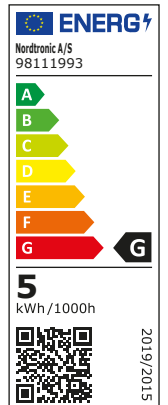

Light source GU10 Long life 5W, 3000K

Technical data

Voltage	220-240 VAC 50 Hz
System effect	5W
Light source	LED
Colour temperature	3000 Kelvin
Light intensity	360 Lumen
Colour rendering	CRI>90
Expected lifespan	40,000 hours
Dimmable	Yes, trailing edge
Flicker free	Yes, according to the new Ecodesign / ErP directive
SVM <0.4	Yes
PstLM <1	Yes
SDCM	≤5
Beam angle	38°
Height	56 mm
Exterior dimensions	Ø50 mm
IP-class front / back	IP44 / IP20
Material	Plastic, metal
Environment	Indoors and outdoors
Warranty	5 years
Approvals	CE

*The drawing is not drawn to scale

Product information

- Flicker free according to the new Ecodesign / ErP directive
- High colour rendering index (CRI)
- High lumen output
- The lowest setting on dimming range*
 *The lowest setting is tested down to <1% on Nordtronic's Box Dimmer Dali item no. 98415031, Box Dimmer Zigbee item no. 98425031 and Box Dimmer Triac item no. 98445031