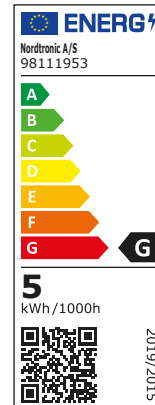

Light source GU10 Long life 5W, 3000K

Technical data

Voltage	220-240 VAC 50 Hz
System effect	5W
Light source	LED
Colour temperature	3000 Kelvin
Light intensity	360 Lumen
Colour rendering	CRI>90
Expected lifespan	40,000 hours
Dimmable	Yes, trailing edge
Flicker free	Yes, according to the new Ecodesign / ErP directive
SVM <0.4	Yes
PstLM <1	Yes
SDCM	≤5
Beam angle	38°
Height	56 mm
Exterior dimensions	Ø50 mm
IP-class front / back	IP44 / IP20
Material	Plastic, metal
Environment	Indoors and outdoors
Warranty	5 years
Approvals	CE

*The drawing is not drawn to scale

Product information

- Flicker free according to the new Ecodesign / ErP directive
- High colour rendering index (CRI)
- High lumen output
- The lowest setting on dimming range*
 *The lowest setting is tested down to <1% on Nordtronic's Box Dimmer Dali item no. 98415031, Box Dimmer Zigbee item no. 98425031 and Box Dimmer Triac item no. 98445031