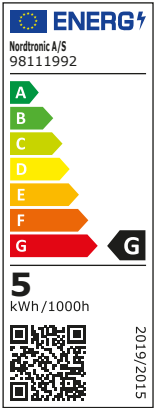

**Light source GU10 Long life 5W, 2700K**

**Technical data**

Voltage	220-240 VAC 50 Hz
System effect	5W
Light source	LED
Colour temperature	2700 Kelvin
Light intensity	340 Lumen
Colour rendering	CRI>90
Expected lifespan	40,000 hours
Dimmable	Yes, trailing edge
Flicker free	Yes, according to the new Ecodesign / ErP directive
SVM <0.4	Yea
PstLM <1	Yes
SDCM	≤5
Beam angle	38°
Height	56 mm
Exterior dimensions	Ø50 mm
IP-class front / back	IP44 / IP20
Material	Plastic, metal
Environment	Indoors and outdoors
Warranty	5 years
Approvals	CE

\*The drawing is not drawn to scale

220-240 VAC | 5W | GU10 | 2700 Kelvin | 340 Lumen | CRI>90 | 40000 |

38° | 56 mm | IP20 / IP44 | | 100 | 4500

| |

**Product information**

- Flicker free according to the new Ecodesign / ErP directive
- High colour rendering index (CRI)
- High lumen output
- The lowest setting on dimming range\*  
 \*The lowest setting is tested down to <1% on Nordtronic's Box Dimmer Dali item no. 98415031, Box Dimmer Zigbee item no. 98425031 and Box Dimmer Triac item no. 98445031