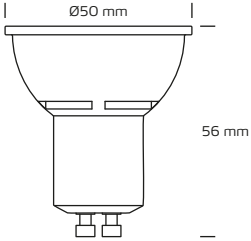

**Light source GU10 Long life 5W, 2700K**

**Technical data**

Voltage	220-240 VAC 50 Hz
System effect	5W
Light source	LED
Colour temperature	2700 Kelvin
Light intensity	340 Lumen
Colour rendering	CRI>90
Expected lifespan	40,000 hours
Dimmable	Yes, trailing edge
Flicker free	Yes, according to the new Ecodesign / ErP directive
SVM <0.4	Yea
PstLM <1	Yes
SDCM	≤5
Beam angle	38°
Height	56 mm
Exterior dimensions	Ø50 mm
IP-class front / back	IP44 / IP20
Material	Plastic, metal
Environment	Indoors and outdoors
Warranty	5 years
Approvals	CE

\*The drawing is not drawn to scale

220-240 VAC | 5W | GU10 | 2700 Kelvin | 340 Lumen | CRI>90 | 40000 |

38° | 56 mm | IP20 / IP44 | | 100 | 4500

| |

**Product information**

- Flicker free according to the new Ecodesign / ErP directive
- High colour rendering index (CRI)
- High lumen output
- The lowest setting on dimming range\*  
 \*The lowest setting is tested down to <1% on Nordtronic's Box Dimmer Dali item no. 98415031, Box Dimmer Zigbee item no. 98425031 and Box Dimmer Triac item no. 98445031