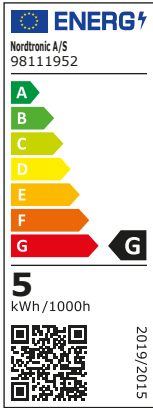

**Light source GU10 Long life 5W, 2700K**

**Technical data**

Voltage	220-240 VAC 50 Hz
System effect	5W
Light source	LED
Colour temperature	2700 Kelvin
Light intensity	340 Lumen
Colour rendering	CRI>90
Expected lifespan	40,000 hours
Dimmable	Yes, trailing edge
Flicker free	Yes, according to the new Ecodesign / ErP directive
SVM <0.4	Yea
PstLM <1	Yes
SDCM	≤5
Beam angle	38°
Height	56 mm
Exterior dimensions	Ø50 mm
IP-class front / back	IP44 / IP20
Material	Plastic, metal
Environment	Indoors and outdoors
Warranty	5 years
Approvals	CE

\*The drawing is not drawn to scale

220-240 VAC | 5W | GU10 | 2700 Kelvin | 340 Lumen | CRI>90 | 40000 |

38° | 56 mm | IP20 / IP44 | | 100 | 4500

| |

**Product information**

- Flicker free according to the new Ecodesign / ErP directive
- High colour rendering index (CRI)
- High lumen output
- The lowest setting on dimming range\*  
 \*The lowest setting is tested down to <1% on Nordtronic's Box Dimmer Dali item no. 98415031, Box Dimmer Zigbee item no. 98425031 and Box Dimmer Triac item no. 98445031