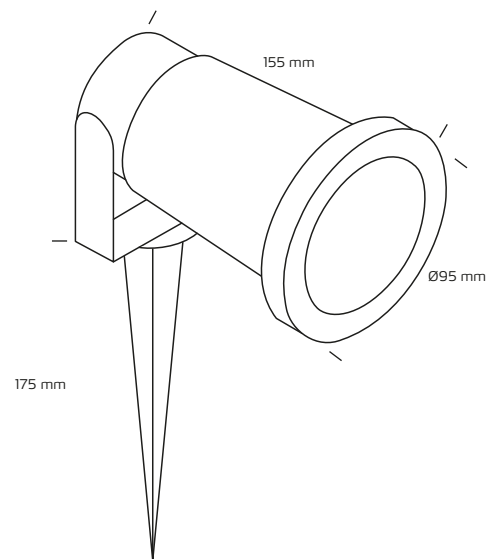

Lucca

Technical data

Voltage	220-240 VAC 50 Hz
System effect	Max. 11W
Light source	Max. 83 mm high
Height (spike)	175 mm
Exterior dimensions	Ø95 mm
Tilt angle	180°
Possibility of through wiring	No
IP-class	IP65
Insulation class	Class I
Material	Aluminium, plastic (spike)
Environment	Outdoors
Warranty	2 years
Approvals	CE

Product information

- Functional and decorative lighting
- Cable, 2 m
- Ready to use with plug for the main supply

*The drawing is not drawn to scale

Item no.	EAN no.	Colour
96411100	5704629000421	Graphite grey