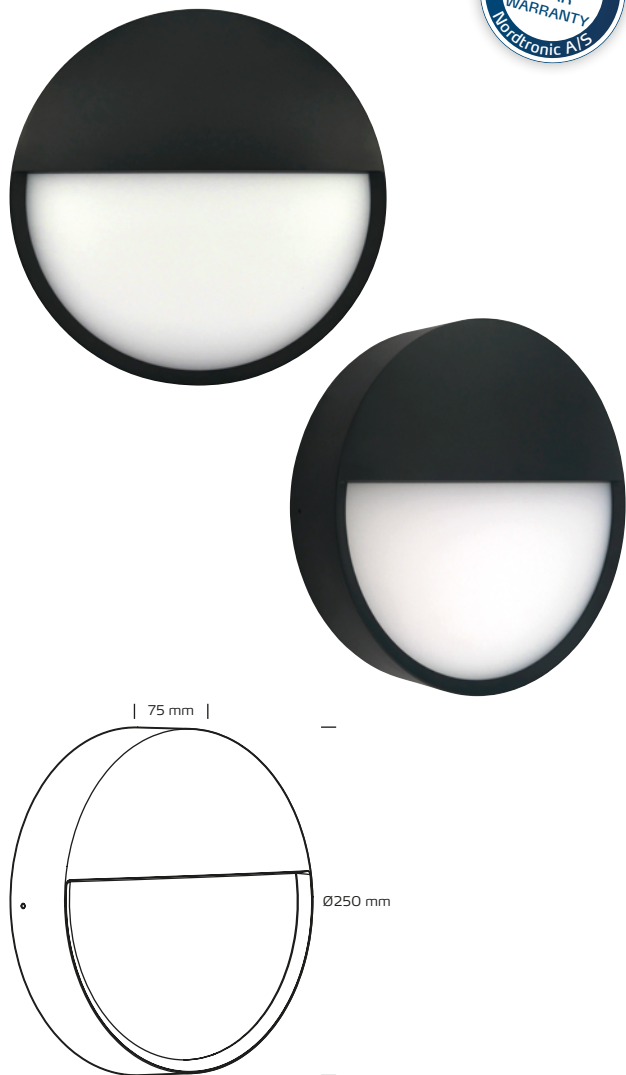

## Zaira 12W

### Technical data

Voltage	220-240 VAC 50 Hz
System effect	12W
Light source	9W LED, item no. 96120023 
Colour temperature	3000 / 4000 Kelvin CCT switch
Light intensity	800 / 850 Lumen
Colour rendering	CRI>90
Expected lifespan	50,000 hours
Dimmable	Yes, trailing edge
Flicker free	Yes, according to the new Ecodesign / ErP directive (September 2021)
SVM <0.4	Yes
PstLM <1	Yes
SDCM	One single LED <3, on complete fixture <6
Beam angle	105°
Exterior dimensions	Ø250 mm, D: 75 mm
Possibility of through wiring	Yes, 2 x 5G1,5
IP-class	IP65
IK-class	IK10
Insulation class	Class I
Material	Aluminium, polycarbonat
Environment	Indoors and outdoors
Warranty	5 years
Approvals	CE

\*The drawing is not drawn to scale

### Product information

- Modern luminaire made of aluminium and polycarbonat
- High lumen output
- Flicker free according to the new Ecodesign / ErP directive (September 2021)
- CCT switch 3000K / 4000K
- High colour rendering index (CRI>90)
- Dimmable (trailing edge)