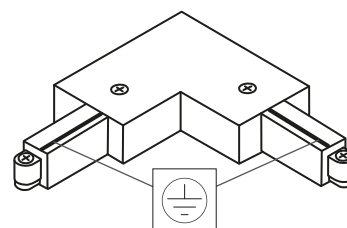

Corner connector, earth on inside

Technical data

Voltage	220-240 VAC 50 Hz
Amperage	16A
Length	10.4 cm
Width	10.4 cm
Height	1.8 cm
IP-class	IP20
Insulation class	Class I
Material	Aluminium, plastic
Environment	Indoor
Warranty	5 years
Approvals	CE

Product information

- With feed-in capability
- With their minimalist and stylish design, the tracks are the perfect solution for lamps – whether it is pendants or track spots
- They are compatible with many systems, both available and earlier
- They are mounted easily and quickly on the wall or ceiling using the pre-drilled screw holes
- The tracks and accessories are available in the colors Nordic White and Matt black