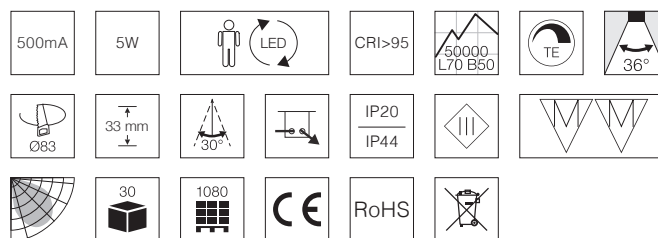

Technical data

Amperage	Cc 500mA
System effect	5W
Colour rendering	CRI>95
Expected lifespan	50,000 hours L70 B50
Dimmable, how	Yes, trailing edge
Flicker free	Yes, according to the new Ecodesign / ErP directive
SVM <0.4	Yes
PstLM <1	Yes
SDCM	≤3
Beam angle	36°
Cut out	Ø83 mm
Installation height	33 mm
Exterior dimension	Ø97 mm
Dimension connector box	L: 62.5 mm, W: 44 mm, H: 26 mm
Tilt angle	30°
Possibility of through wiring	Yes, 2 x 2G1.5 mm ²
Operating temperature	-20° - +45°
Storage temperature	-40° - +80°
IP rating, front / back	IP44 / IP20 (is intended for installation in areas 1 and 2)
Insulation class	Class III
Material	Aluminium, plastic
Approvals	CE

Product information

- Approved for installation directly in the insulation and flammable materials
- For indoor and outdoor use
- The downlight can be driven either by a stand-alone driver or by Nordtronic's 25W driver (25W or up to 5 pcs. Ø83 mm downlight)
- Replaceable light source
- High colour rendering index – CRI>95
- Flicker free according to the new Ecodesign / ErP directive
- Intended for installation in areas 1 and 2
- Quick and easy mounting with springs
- Low installation height – 33 mm
- 3-pole leavers in the connector box
- Approved for through wiring – 2 x 2G1.5 mm²
- Possibility of mounting with cable or 16 mm flex tube
- 7 years product warranty
- Up to 10 years surface warranty