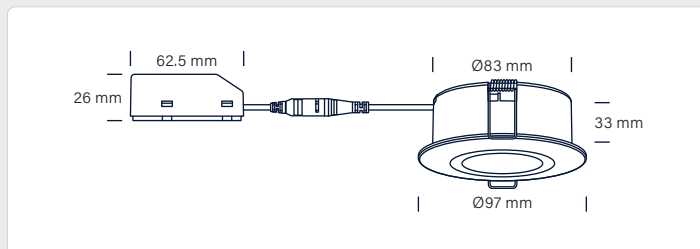

Technical data

Amperage	Cc 500mA
System effect	5W
Colour rendering	CRI>95
Expected lifespan	50,000 hours L70 B50
Dimmable, how	Yes, trailing edge
Flicker free	Yes, according to the new Ecodesign / ErP directive
SVM <0.4	Yes
PstLM <1	Yes
SDCM	≤3
Beam angle	36°
Cut out	Ø83 mm
Installation height	33 mm
Exterior dimension	Ø97 mm
Dimension connector box	L: 62.5 mm, W: 44 mm, H: 26 mm
Tilt angle	30°
Possibility of through wiring	Yes, 2 x 2G1.5 mm ²
Operating temperature	-20° - +45°
Storage temperature	-40° - +80°
IP rating, front / back	IP44 / IP20 (is intended for installation in areas 1 and 2)
Insulation class	Class III
Material	Aluminium, plastic
Approvals	CE

Product information

- Approved for installation directly in the insulation and flammable materials
- For indoor and outdoor use
- The downlight can be driven either by a stand-alone driver or by Nordtronic's 25W driver (25W or up to 5 pcs. Ø83 mm downlight)
- Replaceable light source
- High colour rendering index – CRI>95
- Flicker free according to the new Ecodesign / ErP directive
- Intended for installation in areas 1 and 2
- Quick and easy mounting with springs
- Low installation height – 33 mm
- 3-pole leavers in the connector box
- Approved for through wiring – 2 x 2G1.5 mm²
- Possibility of mounting with cable or 16 mm flex tube
- 7 years product warranty
- Up to 10 years surface warranty

Low Profile Flexible G2 Ø83 with serial connector | 2700K | 410lm

Item no.	EAN no.	Design, colour	Light source	Environment	Warranty, product / surface
35812012	5704629003842	○ matt white (RAL 9010)	5W LED, Item no. 98121832	F indoor and outdoor	7 years / 10 years
35812092	5704629003965	○ matt black (RAL 9005)	5W LED, Item no. 98121832	F indoor and outdoor	7 years / 10 years
35812022	5704629003880	○ brushed alu	5W LED, Item no. 98121832	F indoor	7 years
35812062	5704629003927	○ copper	5W LED, Item no. 98121832	F indoor	7 years