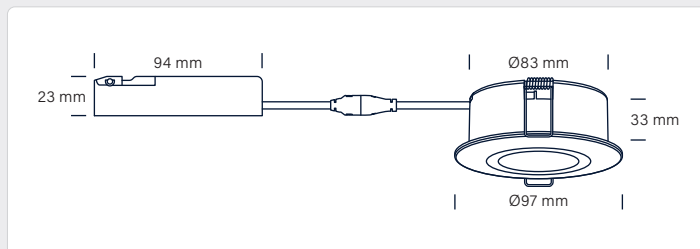

Technical data

Voltage	220-240 VAC 50/60 Hz
System effect	6W
Colour rendering	CRI>95
Expected lifespan	50,000 hours L70 B50
Dimmable, how	Yes, trailing edge
Flicker free	Yes, according to the new Ecodesign / ErP directive
SVM <0.4	Yes
PstLM <1	Yes
SDCM	≤3
Beam angle	36°
Cut out	Ø83 mm
Installation height	33 mm
Exterior dimension	Ø97 mm
Dimension driver	L: 94 mm, B: 44 mm, H: 23 mm
Tilt angle	30°
Possibility of through wiring - quantity	Yes, 2 x 3G1.5 mm ² - 30 pcs.
Operating temperature	-20° - +45°
Storage temperature	-40° - +80°
IP rating, front / back	IP44 / IP20 (is intended for installation in areas 1 and 2)
Insulation class	Class II
Material	Aluminium, plastic
Approvals	CE

Product information

- Approved for installation directly in the insulation and flammable materials
- For indoor and outdoor use
- The downlight can be driven either by a stand-alone driver or by Nordtronic's 25W driver (25W or up to 5 pcs. Ø83 mm downlight)
- Replaceable light source
- High colour rendering index – CRI>95
- Flicker free according to the new Ecodesign / ErP directive
- Intended for installation in areas 1 and 2
- Quick and easy mounting with springs
- Low installation height – 33 mm
- 3-pole leavers in the connector box
- Approved for through wiring – 2 x 3G1.5 mm² - 30 pcs.
- Possibility of mounting with cable or 16 mm flex tube
- 7 years product warranty
- Up to 10 years surface warranty

Low Profile Flexible G2 Ø83 with driver | 2700K | 410lm

Item no.	EAN no.	Design, colour	Light source	Environment	Warranty, product / surface
35811012	5704629003682	○ matt white (RAL 9010)	5W LED, Item no. 98121832	F indoor and outdoor	7 years / 10 years
35811092	5704629003804	○ matt black (RAL 9005)	5W LED, Item no. 98121832	F indoor and outdoor	7 years / 10 years
35811022	5704629003729	○ brushed alu	5W LED, Item no. 98121832	F indoor	7 years
35811062	5704629003767	○ copper	5W LED, Item no. 98121832	F indoor	7 years