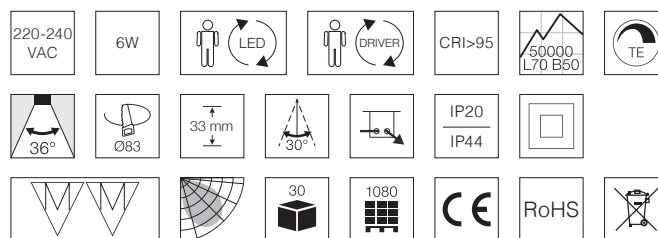

Technical data

Voltage	220-240 VAC 50/60 Hz
System effect	6W
Colour rendering	CRI>95
Expected lifespan	50,000 hours L70 B50
Dimmable, how	Yes, trailing edge
Flicker free	Yes, according to the new Ecodesign / ErP directive
SVM <0.4	Yes
PstLM <1	Yes
SDCM	≤3
Beam angle	36°
Cut out	Ø83 mm
Installation height	33 mm
Exterior dimension	Ø97 mm
Dimension driver	L: 94 mm, B: 44 mm, H: 23 mm
Tilt angle	30°
Possibility of through wiring - quantity	Yes, 2 x 3G1.5 mm ² - 30 pcs.
Operating temperature	-20° - +45°
Storage temperature	-40° - +80°
IP rating, front / back	IP44 / IP20 (is intended for installation in areas 1 and 2)
Insulation class	Class II
Material	Aluminium, plastic
Approvals	CE

Product information

- Approved for installation directly in the insulation and flammable materials
- For indoor and outdoor use
- The downlight can be driven either by a stand-alone driver or by Nordtronic's 25W driver (25W or up to 5 pcs. Ø83 mm downlight)
- Replaceable light source
- High colour rendering index – CRI>95
- Flicker free according to the new Ecodesign / ErP directive
- Intended for installation in areas 1 and 2
- Quick and easy mounting with springs
- Low installation height – 33 mm
- 3-pole leavers in the connector box
- Approved for through wiring – 2 x 3G1.5 mm² - 30 pcs.
- Possibility of mounting with cable or 16 mm flex tube
- 7 years product warranty
- Up to 10 years surface warranty