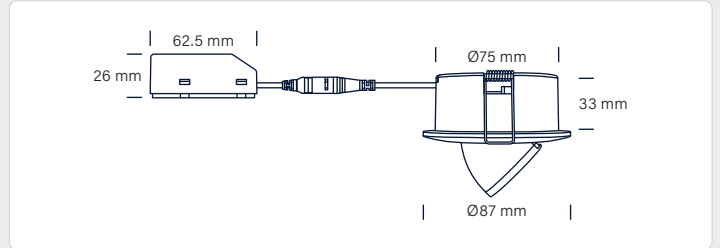

Low Profile Flexible G2 Large Tilt Ø75 with serial connector | 2700K | 400lm

Item no.	EAN no.	Design, colour	Light source	Environment	Warranty, product / surface
35722012	5704629003644	○ matt white (RAL 9010)	5W LED, Item no. 98373012	indoor and outdoor	7 years / 10 years
35722022	5704629003668	○ brushed alu	5W LED, Item no. 98373022	indoor	7 years

Low Profile Flexible G2 Large Tilt Ø75 with serial connector | 3000K | 420lm

Item no.	EAN no.	Design, colour	Light source	Environment	Warranty, product / surface
35722013	5704629003651	○ matt white (RAL 9010)	5W LED, Item no. 98373013	indoor and outdoor	7 years / 10 years
35722023	5704629003675	○ brushed alu	5W LED, Item no. 98373023	indoor	7 years