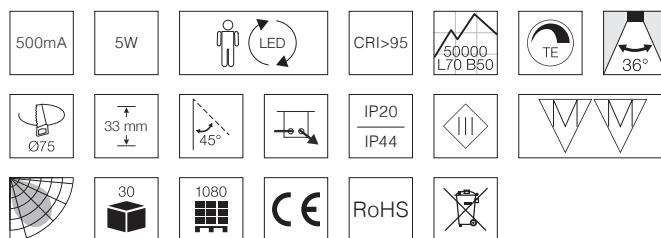

Technical data

Amperage	Cc 500mA
System effect	5W
Colour rendering	CRI>95
Expected lifespan	50,000 hours L70 B50
Dimmable, how	Yes, trailing edge
Flicker free	Yes, according to the new Ecodesign / ErP directive
SVM <0.4	Yes
PstLM <1	Yes
SDCM	≤3
Beam angle	36°
Cut out	Ø75 mm
Installation height	33 mm
Exterior dimension	Ø87 mm
Dimension connector box	L: 62.5 mm, W: 44 mm, H: 26 mm
Tilt angle	45°
Possibility of through wiring	Yes, 2 x 2G1.5 mm ²
Operating temperature	-20° - +45°
Storage temperature	-40° - +80°
IP rating, front / back	IP44 / IP20 (is intended for installation in areas 1 and 2)
Insulation class	Class III
Material	Aluminium, plastic
Approvals	CE

Product information

- Approved for installation directly in the insulation and flammable materials
- For indoor and outdoor use
- The downlight can be driven either by a stand-alone driver or by Nordtronic's 25W driver (25W or up to 5 pcs. Ø83 mm downlight)
- Replaceable light source
- High colour rendering index – CRI>95
- Flicker free according to the new Ecodesign / ErP directive
- Intended for installation in areas 1 and 2
- Quick and easy mounting with springs
- Low installation height – 33 mm
- 3-pole leavers in the connector box
- Approved for through wiring – 2 x 2G1.5 mm²
- Possibility of mounting with cable or 16 mm flex tube
- 7 years product warranty
- Up to 10 years surface warranty

Low Profile Flexible G2 Large Tilt Ø75 with serial connector | 3000K | 420lm

Item no.	EAN no.	Design, colour	Light source	Environment	Warranty, product / surface
35722013	5704629003651	○ matt white (RAL 9010)	5W LED, Item no. 98373013	 indoor and outdoor	7 years / 10 years
35722023	5704629003675	○ brushed alu	5W LED, Item no. 98373023	 indoor	7 years