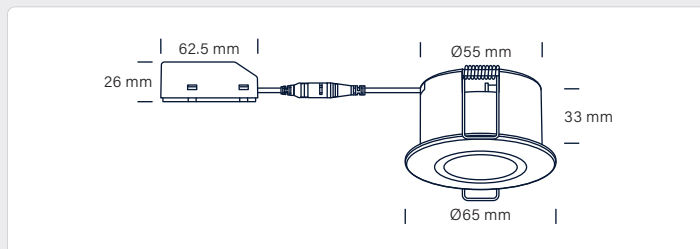

Low Profile Flexible G2 Ø55 with serial connector | 2700K | 270lm

Item no.	EAN no.	Design, colour	Light source	Environment	Warranty, product / surface
35512012	5704629002821	○ matt white (RAL 9010)	3W LED, Item no. 98121552	indoor and outdoor	7 years / 10 years
35512092	5704629002883	○ matt black (RAL 9005)	3W LED, Item no. 98121552	indoor and outdoor	7 years / 10 years
35512022	5704629002852	○ brushed alu	3W LED, Item no. 98121552	indoor	7 years
35512522	5704629002913	○ brushed alu	3W LED, Item no. 98121552	outdoor	7 years

Low Profile Flexible G2 Ø55 with serial connector | 3000K | 280lm

Item no.	EAN no.	Design, colour	Light source	Environment	Warranty, product / surface
35512013	5704629002838	○ matt white (RAL 9010)	3W LED, Item no. 98121553	indoor and outdoor	7 years / 10 years
35512093	5704629002890	○ matt black (RAL 9005)	3W LED, Item no. 98121553	indoor and outdoor	7 years / 10 years
35512023	5704629002869	○ brushed alu	3W LED, Item no. 98121553	indoor	7 years
35512523	5704629002920	○ brushed alu	3W LED, Item no. 98121553	outdoor	7 years

Low Profile Flexible G2 Ø55 with serial connector | 4000K | 300lm

Item no.	EAN no.	Design, colour	Light source	Environment	Warranty, product / surface
35512014	5704629002845	○ matt white (RAL 9010)	3W LED, Item no. 98121554	indoor and outdoor	7 years / 10 years
35512094	5704629002906	○ matt black (RAL 9005)	3W LED, Item no. 98121554	indoor and outdoor	7 years / 10 years
35512024	5704629002876	○ brushed alu	3W LED, Item no. 98121554	indoor	7 years
35512524	5704629002937	○ brushed alu	3W LED, Item no. 98121554	outdoor	7 years