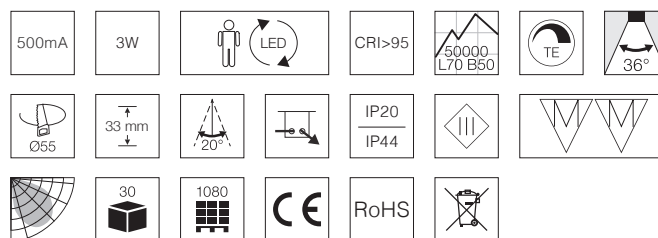

Technical data

Amperage	Cc 500mA
System effect	3W
Colour rendering	CRI>95
Expected lifespan	50,000 hours L70 B50
Dimmable, how	Yes, trailing edge
Flicker free	Yes, according to the new Ecodesign / ErP directive
SVM <0.4	Yes
PstLM <1	Yes
SDCM	≤3
Beam angle	36°
Cut out	Ø55 mm
Installation height	33 mm
Exterior dimension	Ø65 mm
Dimension connector box	L: 62.5 mm, W: 44 mm, H: 26 mm
Tilt angle	20°
Possibility of through wiring	Yes, 2 x 2G1.5 mm ²
Operating temperature	-20° - +45°
Storage temperature	-40° - +80°
IP rating, front / back	IP44 / IP20 (is intended for installation in areas 1 and 2)
Insulation class	Class III
Material	Aluminium, plastic
Approvals	CE

Product information

- Approved for installation directly in the insulation and flammable materials
- For indoor and outdoor use
- The downlight can be driven either by a stand-alone driver or by Nordtronic's 25W driver (25W or up to 8 pcs. Ø55 mm downlight)
- Replaceable light source
- High colour rendering index – CRI>95
- Flicker free according to the new Ecodesign / ErP directive
- Intended for installation in areas 1 and 2
- Quick and easy mounting with springs
- Low installation height – 33 mm
- 3-pole leavers in the connector box
- Approved for through wiring – 2 x 2G1.5 mm²
- Possibility of mounting with cable or 16 mm flex tube
- 7 years product warranty
- Up to 10 years surface warranty