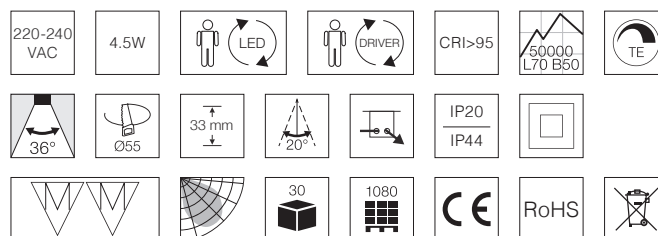

## Technical data

Voltage	220-240 VAC 50/60 Hz
System effect	4.5W
Colour rendering	CRI>95
Expected lifespan	50,000 hours L70 B50
Dimmable, how	Yes, trailing edge
Flicker free	Yes, according to the new Ecodesign / ErP directive
SVM <0.4	Yes
PstLM <1	Yes
SDCM	≤3
Beam angle	36°
Cut out	Ø55 mm
Installation height	33 mm
Exterior dimension	Ø65 mm
Dimension driver	L: 50 mm, W: 50.2 mm, H: 22.5 mm
Dimension connector box	L: 62.5 mm, W: 44 mm, H: 26 mm
Tilt angle	20°
Possibility of through wiring - quantity	Yes, 2 x 3G1,5 mm <sup>2</sup> - 30 pcs.
Operating temperature	-20° - +45°
Storage temperature	-40° - +80°
IP rating, front / back	IP44 / IP20 (is intended for installation in areas 1 and 2)
Insulation class	Class II
Material	Aluminium, plastic
Approvals	CE

## Product information

- Approved for installation directly in the insulation and flammable materials
- For indoor and outdoor use
- The downlight can be driven either by a stand-alone driver or by Nordtronic's 25W driver (25W or up to 8 pcs. Ø55 mm downlight)
- Replaceable light source
- High colour rendering index – CRI>95
- Flicker free according to the new Ecodesign / ErP directive
- Intended for installation in areas 1 and 2
- Quick and easy mounting with springs
- Low installation height – 33 mm
- 3-pole leavers in the connector box
- Approved for through wiring – 2 x 3G1.5 mm<sup>2</sup> - 30 pcs.
- Possibility of mounting with cable or 16 mm flex tube
- 7 years product warranty
- Up to 10 years surface warranty