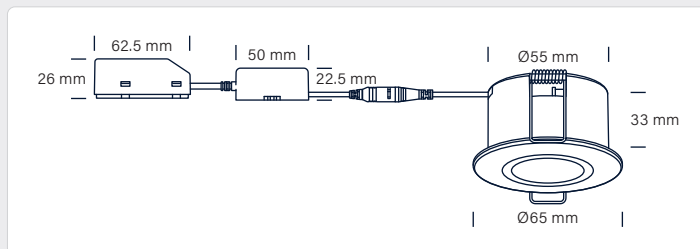

Low Profile Flexible G2 Ø55 with driver | 2700K | 270lm

Item no.	EAN no.	Design, colour	Light source	Environment	Warranty, product / surface
35511012	5704629002647	○ matt white (RAL 9010)	3W LED, Item no. 98121552	indoor and outdoor	7 years / 10 years
35511092	5704629002708	○ matt black (RAL 9005)	3W LED, Item no. 98121552	indoor and outdoor	7 years / 10 years
35511022	5704629002678	○ brushed alu	3W LED, Item no. 98121552	indoor	7 years
35511522	5704629002739	○ brushed alu	3W LED, Item no. 98121552	outdoor	7 years

Low Profile Flexible G2 Ø55 with driver | 3000K | 280lm

Item no.	EAN no.	Design, colour	Light source	Environment	Warranty, product / surface
35511013	5704629002654	○ matt white (RAL 9010)	3W LED, Item no. 98121553	indoor and outdoor	7 years / 10 years
35511093	5704629002715	○ matt black (RAL 9005)	3W LED, Item no. 98121553	indoor and outdoor	7 years / 10 years
35511023	5704629002685	○ brushed alu	3W LED, Item no. 98121553	indoor	7 years
35511523	5704629002746	○ brushed alu	3W LED, Item no. 98121553	outdoor	7 years

Low Profile Flexible G2 Ø55 with driver | 4000K | 300lm

Item no.	EAN no.	Design, colour	Light source	Environment	Warranty, product / surface
35511014	5704629002661	○ matt white (RAL 9010)	3W LED, Item no. 98121554	indoor and outdoor	7 years / 10 years
35511094	5704629002722	○ matt black (RAL 9005)	3W LED, Item no. 98121554	indoor and outdoor	7 years / 10 years
35511024	5704629002692	○ brushed alu	3W LED, Item no. 98121554	indoor	7 years
35511524	5704629002753	○ brushed alu	3W LED, Item no. 98121554	outdoor	7 years