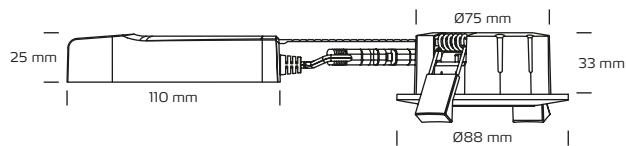

## Technical data

<b>Voltage</b>	220-240 VAC 50 Hz
<b>System effect</b>	6W
<b>Light source</b>	LED
<b>Colour temperature</b>	3000 Kelvin
<b>Light intensity</b>	440 Lumen
<b>Colour rendering</b>	CRI>90
<b>Glare</b>	UGR<19
<b>Expected lifespan</b>	50,000 timer
<b>Dimmable, how</b>	Yes, trailing edge
<b>Flicker free</b>	Yes, according to the new Ecodesign / ErP directive (September 2021)
<b>SVM &lt;0.4</b>	Yes
<b>PstLM &lt;1</b>	Yes
<b>SDCM</b>	≤3
<b>Beam angle</b>	36°
<b>Carving dimensions</b>	Ø75 mm
<b>Installation height</b>	33 mm
<b>Exterior dimensions</b>	Ø88 mm
<b>Dimensions driver</b>	L: 110 mm, W: 46 mm, H: 25 mm
<b>Tilt angle</b>	40°
<b>Operating temperature</b>	-20° - 45°
<b>Possibility of through wiring</b>	Yes, 3G1.5 - 30 pcs.
<b>IP-class</b>	IP54 (is intended for installation in areas 1 and 2)
<b>Insulation class</b>	Class II
<b>Material</b>	Aluminium, polycarbonat
<b>Environment</b>	Indoors
<b>Warranty</b>	3 years
<b>Approvals</b>	CE

\*The drawing is not drawn to scale

## Product information

- Approved for installation directly in the insulation and flammable materials
- High colour rendering index (CRI)
- High lumen output
- Glare free
- Flicker free according to the new Ecodesign / ErP directive (September 2021)
- Mounting with springs
- Low mounting height
- Comes with removable driver, which makes it easy to connect the downlight for example after painting of the ceiling
- Quick and easy mounting
- Screwless terminal block in the connector box
- Ceiling thickness for mounting is up to 26 mm
- Swivel front - 120°