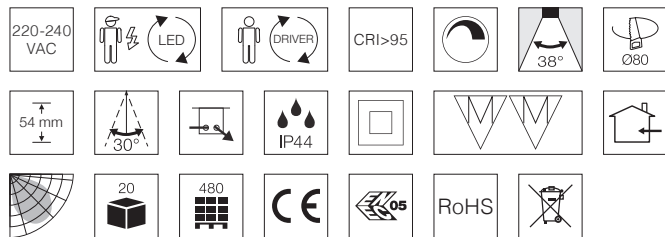

## Technical data

<b>Voltage</b>	220-240 VAC 50 Hz
<b>Colour rendering</b>	CRI>95
<b>Expected lifespan (installed directly in insulation)</b>	30,000 hours L70 B50
<b>Expected lifespan</b>	50,000 hours L90 B10 100,000 hours L70 B50
<b>Dimmable</b>	Yes, trailing edge
<b>Flicker free</b>	Yes, according to the latest Ecodesign / ErP directive
<b>SVM &lt;0.4</b>	Yes
<b>PstLM &lt;1</b>	Yes
<b>SDCM</b>	<3
<b>Beam angle</b>	38°
<b>Cut out</b>	Ø80 mm
<b>Installation height</b>	54 mm
<b>Exterior dimension</b>	Ø95 mm / 95 x 95 mm
<b>Dimension driver</b>	L: 95 mm, W: 45 mm, H: 30 mm
<b>Dimension connector box</b>	L: 85 mm, W: 55 mm, H: 30 mm
<b>Tilt angle</b>	38°
<b>Possibility of through wiring</b>	Yes, 3G1.5
<b>IP rating</b>	IP44 (is intended for installation in areas 1 and 2)
<b>Insulation class</b>	Class II
<b>Material</b>	Plastic, aluminium, glass
<b>Environment</b>	Indoors
<b>Warranty</b>	5 years
<b>Approvals</b>	CE

## Product information

- Approved for installation directly in insulation and flammable materials
- High colour rendering index – CRI>95
- High lumen output
- Glare free
- Flicker free according to the latest Ecodesign / ErP directive
- Quick and easy mounting with springs
- Comes with a removable driver, which makes it easy to connect the downlight, for example, after painting the ceiling
- Screwless terminal block in the connector box
- For the Velia Tilt Dim to Warm the color temperature (Kelvin) changes by dimming
- Ceiling thickness for mounting is up to 26 mm