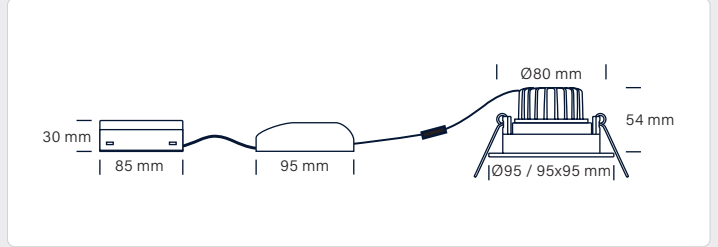

## Technical data

<b>Voltage</b>	220-240 VAC 50 Hz
<b>Colour rendering</b>	CRI>95
<b>Expected lifespan (installed directly in insulation)</b>	30,000 hours L70 B50
<b>Expected lifespan</b>	50,000 hours L90 B10 100,000 hours L70 B50
<b>Dimmable</b>	Yes, trailing edge
<b>Flicker free</b>	Yes, according to the latest Ecodesign / ErP directive
<b>SVM &lt;0.4</b>	Yes
<b>PstLM &lt;1</b>	Yes
<b>SDCM</b>	<3
<b>Beam angle</b>	38°
<b>Cut out</b>	Ø80 mm
<b>Installation height</b>	54 mm
<b>Exterior dimension</b>	Ø95 mm / 95 x 95 mm
<b>Dimension driver</b>	L: 95 mm, W: 45 mm, H: 30 mm
<b>Dimension connector box</b>	L: 85 mm, W: 55 mm, H: 30 mm
<b>Tilt angle</b>	38°
<b>Possibility of through wiring</b>	Yes, 3G1.5
<b>IP rating</b>	IP44 (is intended for installation in areas 1 and 2)
<b>Insulation class</b>	Class II
<b>Material</b>	Plastic, aluminium, glass
<b>Environment</b>	Indoors
<b>Warranty</b>	5 years
<b>Approvals</b>	CE

## Product information

- Approved for installation directly in insulation and flammable materials
- High colour rendering index – CRI>95
- High lumen output
- Glare free
- Flicker free according to the latest Ecodesign / ErP directive
- Quick and easy mounting with springs
- Comes with a removable driver, which makes it easy to connect the downlight, for example, after painting the ceiling
- Screwless terminal block in the connector box
- For the Velia Tilt Dim to Warm the color temperature (Kelvin) changes by dimming
- Ceiling thickness for mounting is up to 26 mm

## Velia Tilt | 10.9W | 2700K | 650lm

Item no.	EAN no.	Design, colour	Light source
31121012	5704629000049	○ matt white	9W LED, item no. 31120002
31121092	57046290000872	○ matt black	9W LED, item no. 31120002
31121032	5704629000063	□ matt white	9W LED, item no. 31120002