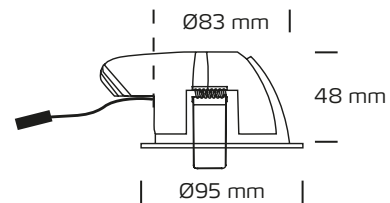

Velia PRO Large Tilt 9W, 3000K

Technical data

Amperage	500mA
System effect	9W
Light source	9W LED, item no. 31130013 F
Colour temperature	3000 Kelvin
Light intensity	740 Lumen
Colour rendering	CRI>95
Expected lifespan	50,000 hours L90 B10 100,000 hours L70 B50
Dimmable	Yes, using recommended drivers
Flicker free	Yes, according to the new Ecodesign / ErP directive (September 2021)
SVM <0.4	Yes
PstLM <1	Yes
SDCM	<3
Beam angle	38°
Carving dimensions	Ø83 mm
Installation height	48 mm
Exterior dimensions	Ø95 mm
Tilt angle	45°
IP-class	IP44 (is intended for installation in areas 1 and 2)
Insulation class	Class III
Material	Plastic, aluminium, glass
Environment	Indoor
Warranty	5 years with Nordtronic driver
Approvals	CE

*The drawing is not drawn to scale

Product information

- High colour rendering index (CRI)
- High lumen output
- Glare free
- Flicker free according to the new Ecodesign / ErP directive (September 2021) when using recommended drivers
- 45° tilt angle, perfect for use in sloped ceiling, wardrobe, gallery lighting etc.
- Mounting with springs
- Quick and easy mounting
- Ceiling thickness for mounting is up to 26 mm

Item no.	EAN no.	Colour	Front design
30132013	5704629000865	Matt white	Round

Drivers

Item no.	EAN no.	Type
98554013	5704629002494	Dimmable 7.5-10W
98525015	5704629000599	Dali / Push
1889	5704629018891	Dali / Push 0,1-10W