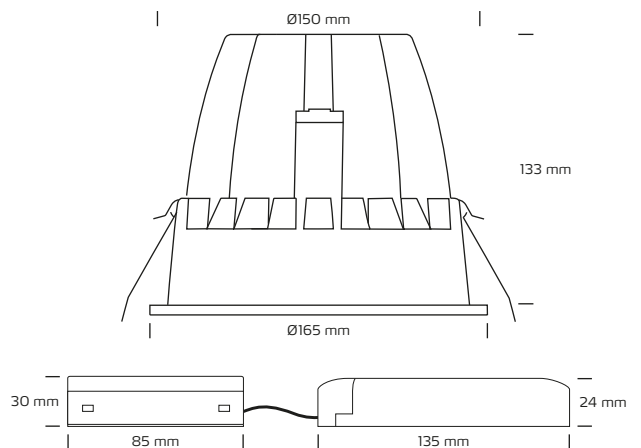

Zita 36W, 3000K

Technical data

Hole diameter:	Ø150 mm
Height:	133 mm
Front size:	Ø165 mm
Amperage / voltage:	900mA / 36V
System effect:	36W
Light source:	Integrated CITIZEN LED, 3000 Kelvin
Light intensity:	2800 Lumen
Colour rendering:	CRI>90
SDCM:	4
Beam angle:	70°
Dimmable:	Yes
IP-class:	IP20 / IP44 (is intended for installation in areas 1 and 2)
Insulation class:	Class III / II
Material:	Plastic, aluminium
Possibility of through wiring:	5-pole connector box for loop in and out with DALI / Push and mains
Colour code:	RAL 9003

Product information

- UGR<19
- FlickerFree
- DALI / PUSH Cc driver
- Quick and easy mounting
- Mounting with springs
- Screwless terminal block in the connector box
- Possibility of mounting with cable or 16 mm flex tube
- Ceiling thickness for mounting is up to 40 mm

*The drawing is not drawn to scale

This luminaire contains built-in LED lamps.

A++

A+

A

B

C

D

Item no.	EAN no.	Colour	Front design
20113013	5704629000582	Matt white (RAL 9003)	Round