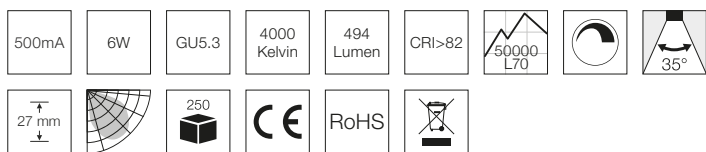

Light source Low Profile Deluxe 6W, 4000K

Technical data

Amperage	500mA
System effect	6W
Light source	LED light source
Colour temperature	4000 Kelvin
Light intensity	494 Lumen
Colour rendering	CRI>82
Expected lifespan	50.000 hours L70
Dimmable	Yes
SDCM	≤3
Beam angle	35°
Height	27 mm
Exterior dimensions	Ø59 mm
Material	Aluminium, plastic
Warranty	2 years
Approvals	CE

*The drawing is not drawn to scale

Product information

- With CREE LED chip
- Designed specifically for Nordtronics Low Profile Deluxe 6W
- Provides even light

NB: Always use cables of a type approved for permanent installation according to the current legislation. If the cables are in contact with the lamp cover, use cables with an operating temperature of at least 70° C.