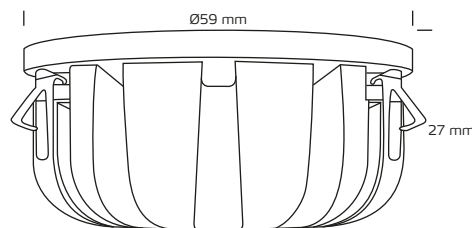

Light source Low Profile Deluxe 6W, 4000K

Technical data

Amperage	500mA
System effect	6W
Light source	LED light source
Colour temperature	4000 Kelvin
Light intensity	494 Lumen
Colour rendering	CRI>82
Expected lifespan	50.000 hours L70
Dimmable	Yes
SDCM	≤3
Beam angle	35°
Height	27 mm
Exterior dimensions	Ø59 mm
Material	Aluminium, plastic
Warranty	2 years
Approvals	CE

*The drawing is not drawn to scale

Product information

- With CREE LED chip
- Designed specifically for Nordtronics Low Profile Deluxe 6W
- Provides even light

NB: Always use cables of a type approved for permanent installation according to the current legislation. If the cables are in contact with the lamp cover, use cables with an operating temperature of at least 70° C.