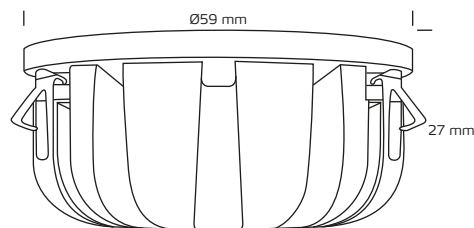

Light source Low Profile Deluxe 6W, 2700K

Technical data

Amperage	500mA
System effect	6W
Light source	LED light source
Colour temperature	2700 Kelvin
Light intensity	430 Lumen
Colour rendering	CRI>82
Expected lifespan	50.000 hours L70
Dimmable	Yes
SDCM	≤3
Beam angle	35°
Height	27 mm
Exterior dimensions	Ø59 mm
Material	Aluminium, plastic
Warranty	2 years
Approvals	CE

*The drawing is not drawn to scale

Product information

- With CREE LED chip
- Designed specifically for Nordtronics Low Profile Deluxe 6W
- Provides even light

NB: Always use cables of a type approved for permanent installation according to the current legislation. If the cables are in contact with the lamp cover, use cables with an operating temperature of at least 70° C.