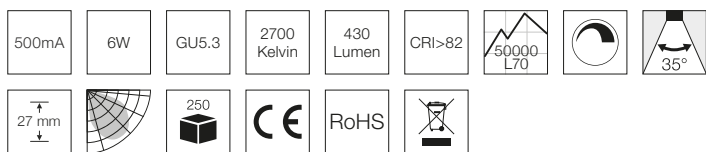

Light source Low Profile Deluxe 6W, 2700K

Technical data

Amperage	500mA
System effect	6W
Light source	LED light source
Colour temperature	2700 Kelvin
Light intensity	430 Lumen
Colour rendering	CRI>82
Expected lifespan	50.000 hours L70
Dimmable	Yes
SDCM	≤3
Beam angle	35°
Height	27 mm
Exterior dimensions	Ø59 mm
Material	Aluminium, plastic
Warranty	2 years
Approvals	CE

*The drawing is not drawn to scale

Product information

- With CREE LED chip
- Designed specifically for Nordtronics Low Profile Deluxe 6W
- Provides even light

NB: Always use cables of a type approved for permanent installation according to the current legislation. If the cables are in contact with the lamp cover, use cables with an operating temperature of at least 70° C.