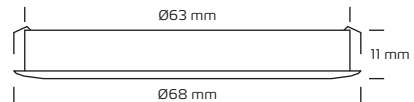

Linea 2.3W, 3000K

Technical data

Amperage	350mA
System effect	2.3W
Light source	LED
Colour temperature	3000 Kelvin
Light intensity	166 Lumen
Colour rendering	CRI>90
Expected lifespan	15,000 hours L70 B50
Dimmable, how	No
Flicker free	Yes, according to the new Ecodesign / ErP directive (September 2021)
SVM <0.4	Ja
PstLM <1	Ja
SDCM	<6
Beam angle	100°
Carving dimensions	Ø63 mm
Installation height	11 mm
Exterior dimensions	Ø68 mm
Operating temperature	-10° / +40°
Possibility of through wiring	No
IP-class	IP20
Insulation class	Class III
Material	Downlight: polycarbonat Mounting ring: aluminium
Environment	Indoors
Warranty	2 years with Nordtronic driver, item no. 98514021
Approvals	CE

*The drawing is not drawn to scale

Product information

- Low height only 11 mm
- High colour rendering index (CRI)
- Flicker free according to the new Ecodesign / ErP directive (September 2021)
- Incl. mounting ring
- Incl. 2.5 meter cable with plug