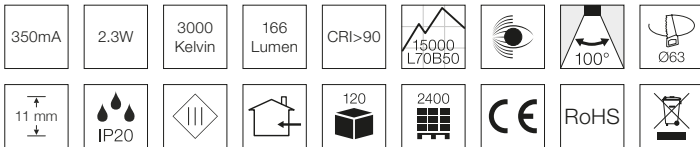

Linea 2.3W, 3000K

Technical data

Amperage	350mA
System effect	2.3W
Light source	LED
Colour temperature	3000 Kelvin
Light intensity	166 Lumen
Colour rendering	CRI>90
Expected lifespan	15,000 hours L70 B50
Dimmable, how	No
Flicker free	Yes, according to the new Ecodesign / ErP directive (September 2021)
SVM <0.4	Ja
PstLM <1	Ja
SDCM	<6
Beam angle	100°
Carving dimensions	Ø63 mm
Installation height	11 mm
Exterior dimensions	Ø68 mm
Operating temperature	-10° / +40°
Possibility of through wiring	No
IP-class	IP20
Insulation class	Class III
Material	Downlight: polycarbonat Mounting ring: aluminium
Environment	Indoors
Warranty	2 years with Nordtronic driver, item no. 98514021
Approvals	CE

*The drawing is not drawn to scale

Product information

- Low height only 11 mm
- High colour rendering index (CRI)
- Flicker free according to the new Ecodesign / ErP directive (September 2021)
- Incl. mounting ring
- Incl. 2.5 meter cable with plug