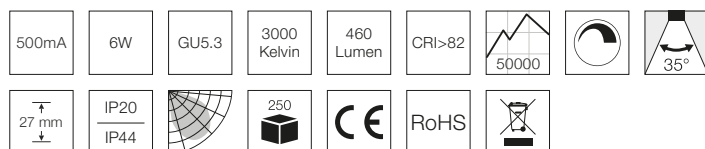

Light source Low Profile 6W Outdoor, 3000K

Technical data

Amperage	500mA
System effect	6W
Light source	LED
Colour temperature	3000 Kelvin
Light intensity	460 Lumen
Colour rendering	CRI>82
Expected lifespan	50.000 hours
Dimmable	Yes
SDCM	≤3
Beam angle	35°
Height	27 mm
Exterior dimensions	Ø50 mm
IP-class, front / back	IP44 / IP20
Material	Aluminium, plastic
Warranty	2 years
Approvals	CE

*The drawing is not drawn to scale

Product information

- With CREE LED chip
- Designed specifically for Nordtronics Low Profile 6W Outdoor
- Provides even light
- Does not dazzle

NB: Always use cables of a type approved for permanent installation according to the current legislation. If the cables are in contact with the lamp cover, use cables with an operating temperature of at least 70° C.