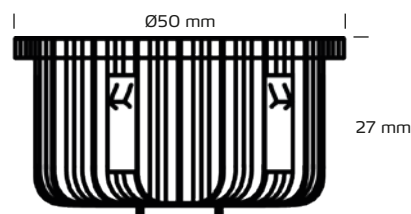

Light source Low Profile 6W Outdoor, 3000K

Technical data

Amperage	500mA
System effect	6W
Light source	LED
Colour temperature	3000 Kelvin
Light intensity	460 Lumen
Colour rendering	CRI>82
Expected lifespan	50.000 hours
Dimmable	Yes
SDCM	≤3
Beam angle	35°
Height	27 mm
Exterior dimensions	Ø50 mm
IP-class, front / back	IP44 / IP20
Material	Aluminium, plastic
Warranty	2 years
Approvals	CE

*The drawing is not drawn to scale

Product information

- With CREE LED chip
- Designed specifically for Nordtronics Low Profile 6W Outdoor
- Provides even light
- Does not dazzle

NB: Always use cables of a type approved for permanent installation according to the current legislation. If the cables are in contact with the lamp cover, use cables with an operating temperature of at least 70° C.