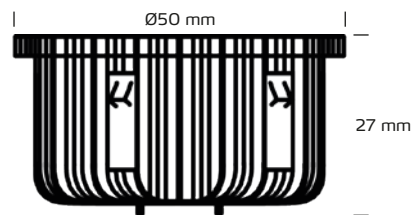

Light source Low Profile 6W Outdoor, 2700K

Technical data

Amperage	500mA
System effect	6W
Light source	LED
Colour temperature	2700 Kelvin
Light intensity	430 Lumen
Colour rendering	CRI>82
Expected lifespan	50.000 hours
Dimmable	Yes
SDCM	≤3
Beam angle	35°
Height	27 mm
Exterior dimensions	Ø50 mm
IP-class, front / back	IP44 / IP20
Material	Aluminium, plastic
Warranty	2 years
Approvals	CE

*The drawing is not drawn to scale

Product information

- With CREE LED chip
- Designed specifically for Nordtronics Low Profile 6W Outdoor
- Provides even light
- Does not dazzle

NB: Always use cables of a type approved for permanent installation according to the current legislation. If the cables are in contact with the lamp cover, use cables with an operating temperature of at least 70° C.