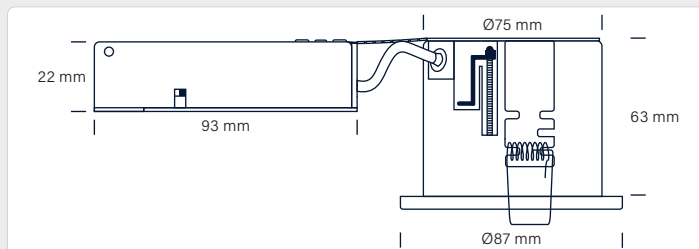

Uni Install Dimmer | without front ring

Item no.	EAN no.	Design, colour	Environment	Warranty
11220000	5704629005907	without front	inden- og udendørs	5 years

Front ring

Item no.	EAN no.	Design / colour	Environment	Warranty, product / surface
70010000	5704629005563	○ matt white (RAL 9010)	indoor and outdoor	5 years / 10 years
70020000	5704629005587	○ brushed alu	indoor	5 years / 10 years
70920000	5704629005594	○ brushed alu	outdoor	5 years / 7 years
70090000	5704629005624	○ matt black (RAL 9005)	indoor and outdoor	5 years / 10 years
70030000	5704629005600	□ matt white (RAL 9010)	indoor and outdoor	5 years / 10 years
70040000	5704629005617	□ brushed alu	indoor	5 years / 10 years
70900000	5704629005891	□ matt black (RAL 9005)	indoor and outdoor	5 years / 10 years
70070000	5704629005631	○ chrome	indoor	5 years / 7 years
70080000	5704629005648	○ copper	indoor	5 years / 7 years