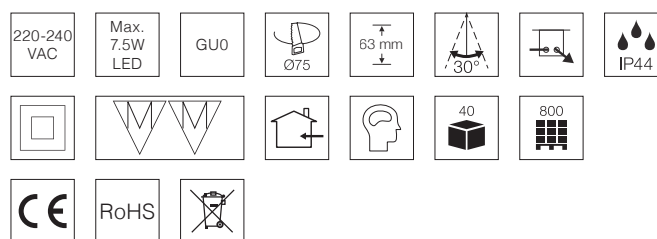

Technical data

Voltage	220-240 VAC 50 Hz
System effect	Max. 7.5W LED
Dimmable	Yes, trailing edge
Cut out dimension	Ø75 mm
Installation height	63 mm
Exterior dimension	Ø87 mm / 87 x 87 mm
Dimensions connector box	L: 93 mm, W: 45 mm, H: 22 mm
Tilt angle	30°
Possibility of through wiring	Yes, 3G1.5
IP rating	IP44 (depends on the light source)
Insulation class	Class II
Material	Aluminium, plastic
Environment	Indoors
Warranty	5 years
Approvals	CE

Product information

- Approved for installation directly in the insulation and flammable materials
- Low mounting depth – 63 mm
- Built-in LED dimmer (trailing edge)
- Max. load dimmer: 120W
- Adjustable min. setting for dimming
- Memory function for dimming
- Quick and easy mounting with screws or adjustable springs
- Screwless terminal block in the connector box
- Possibility of mounting with cable or 16 mm flex tube
- Adjustable springs for ceiling thickness up to 44 mm
- Adjustable screws for ceiling thickness up to 35 mm

Uni Install Dimmer | without front ring

Item no.	EAN no.	Design, colour	Environment	Warranty
11220000	5704629005907	without front	inden- og udendørs	5 years

Front ring

Item no.	EAN no.	Design / colour	Environment	Warranty, product / surface
70010000	5704629005563	○ matt white (RAL 9010)	indoor and outdoor	5 years / 10 years
70020000	5704629005587	○ brushed alu	indoor	5 years / 10 years
70920000	5704629005594	○ brushed alu	outdoor	5 years / 7 years
70090000	5704629005624	○ matt black (RAL 9005)	indoor and outdoor	5 years / 10 years
70030000	5704629005600	□ matt white (RAL 9010)	indoor and outdoor	5 years / 10 years
70040000	5704629005617	□ brushed alu	indoor	5 years / 10 years
70900000	5704629005891	□ matt black (RAL 9005)	indoor and outdoor	5 years / 10 years
70070000	5704629005631	○ chrome	indoor	5 years / 7 years
70080000	5704629005648	○ copper	indoor	5 years / 7 years