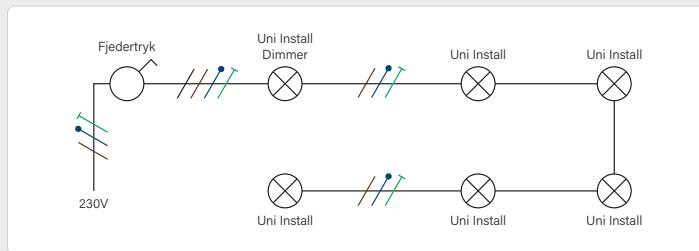

Uni Install Dimmer | without front ring

Item no.	EAN no.	Design, colour	Environment	Warranty
11220000	5704629005907	without front	inden- og udendørs	5 years

Front ring

Item no.	EAN no.	Design / colour	Environment	Warranty, product / surface
70010000	5704629005563	○ matt white (RAL 9010)	indoor and outdoor	5 years / 10 years
70020000	5704629005587	○ brushed alu	indoor	5 years / 10 years
70920000	5704629005594	○ brushed alu	outdoor	5 years / 7 years
70090000	5704629005624	○ matt black (RAL 9005)	indoor and outdoor	5 years / 10 years
70030000	5704629005600	□ matt white (RAL 9010)	indoor and outdoor	5 years / 10 years
70040000	5704629005617	□ brushed alu	indoor	5 years / 10 years
70900000	5704629005891	□ matt black (RAL 9005)	indoor and outdoor	5 years / 10 years
70070000	5704629005631	○ chrome	indoor	5 years / 7 years
70080000	5704629005648	○ copper	indoor	5 years / 7 years